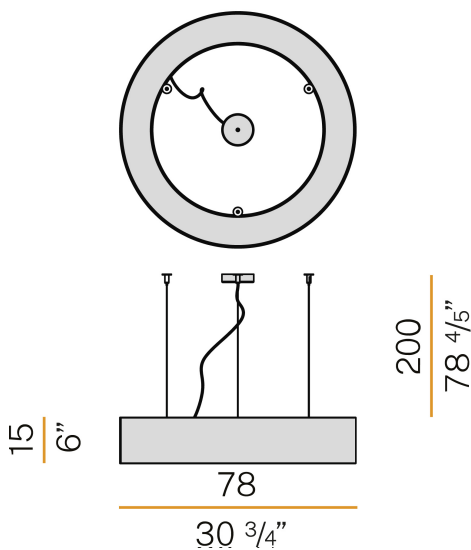

### Data sheet

CODE	L08101.080.0402
SYSTEM POWER CONSUMPTION	87W
EFFICACY	70.18lm/W
LIGHT SOURCE	LED
LIGHT SOURCE LIFETIME	L80 (B20) 80.000h
COLOUR TEMPERATURE	3000K Ra>90
LIGHT DISTRIBUTION	diffused
POWER SUPPLY	220-240V AC
FREQUENCY	50/60Hz
ELECTRICAL CONFIGURATION	dimmable (DALI/Push DIM)
DRIVER	integrated included
NOMINAL LUMINOUS FLUX	12223lm
LUMEN OUTPUT	6106lm
EFFICIENCY	50%
WEIGHT	9,36 Kg
PROTECTION DEGREE	IP40
COLOUR TOLLERANCES	SDCM 3
GLOW WIRE TEST PERFORMANCE	850°
PACKING DIMENSIONS (CM)	90,0 x 25,0 x 90,0

Suspension lighting fixture for interiors, with direct and indirect light emission. Pickled sheet metal structure in polyacrylic paint. Aluminium dissipation plates. Aluminium and pickled sheet metal covers in white or black polyacrylic paint, or with gold leaf coating. Diffusers in modelled polycarbonate with opaline finish. Suspension kit with griplocks and 2m (78,7") long steel cables. 2,5m (98,4") long power cable in transparent PVC. Power canopy with galvanized sheet metal ceiling bracket and pickled sheet metal covering in white or black polyacrylic paint, or with gold leaf coating.

### Technical drawing